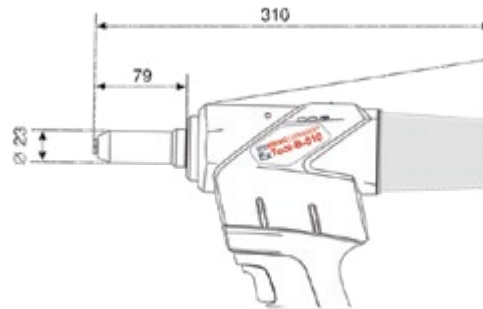

SETTING TOOL EXTOOL-B-010

Battery Tool for Series LK / SK / SKC
with Mandrel Collection Device

TOOL EQUIPMENT: (2 Batteries, fast charging base and hard case included)

TYPE	EXTOOL-050
Series	LK / SK / SKC
Order number	300179894
Weight	2.0 kg (with battery)
Pull force	24 kN
Working stroke	30 mm
Noise level	78.8 dB
Nominal voltage	20 V
Capacity	Li-Ion 2.0 Ah
Charging Time	90% in 22 min / 100% in 30 min

REQUIRED ACCESSORIES: Please select based on the diameter of your EXPANDERS

TYPE	EQUIPMENT KIT	NOSEPIECES
Series	LK / SK / SKC	LK / SK / SKC
Equipment Ø 4.0 - 6.0 (nosepiece not included)	300179925	
Nosepiece Expander Ø 4.0		LK / SK 300161899 SKC 300180305
Nosepiece Expander Ø 5.0		LK / SK 300161901 SKC 300180306
Nosepiece Expander Ø 6.0		LK / SK 300161902 SKC 300180307
Equipment Ø 7.0 - 10.0 (nosepiece not included)	300179926	
Nosepiece Expander Ø 7.0		LK / SK 300161911 SKC 300180308
Nosepiece Expander Ø 8.0		300161912 (LK only)
Nosepiece Expander Ø 9.0		300161913 (LK only)
Nosepiece Expander Ø 10.0		300161914 (LK only)
Equipment Ø 12.0 - 16.0 (nosepiece not included)	300179927 (LK only)	
Nosepiece Expander Ø 12.0		300161931 (LK only)
Nosepiece Expander Ø 14.0		300161932 (LK only)
Nosepiece Expander Ø 16.0		300161933 (LK only)